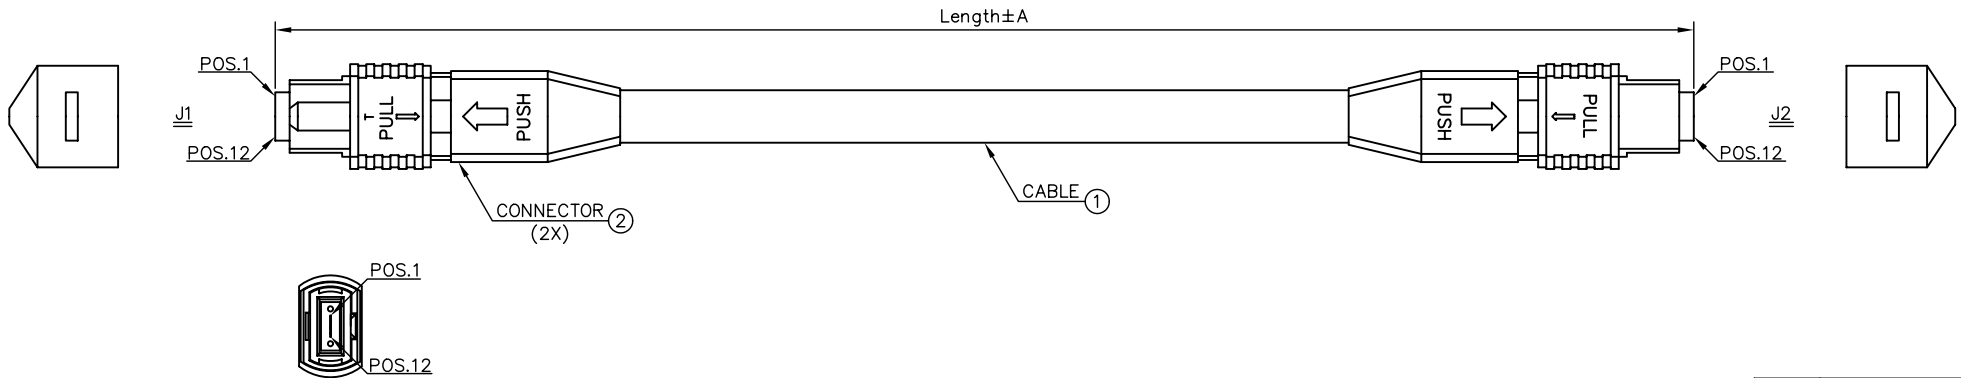

REV	DESCRIPTION	Date	APPROVED
A	PRODUCTION RELEASE	04/11/07	

FIBER	JACKET COLOR
1	BLUE
2	ORANGE
3	GREEN
4	BROWN
5	SLATE
6	WHITE
7	RED
8	BLACK
9	YELLOW
10	VIOLET
11	ROSE
12	AQUA

GCFGSPPL50	50	0.15
GCFGSPPL35	35	0.15
GCFGSPPL20	20	0.15
GCFGSPPL15	15	0.15
GCFGSPPL10	10	0.15
GCFGSPPL05	5	0.10
ITEM NO.	LENGTH(M)	TOLERANCE(M)

2	CONNECTOR	2PCS	MPO, FEMALE, MULTI-MODE, BEIGE HOUSING, BLACK BOOT.
1	CABLE	1PC	OPTICAL FIBER, MULTI-MODE, OM3, 50/125, 12 CORES RIBBON CABLE, TIGHT, ORANGE, PVC (OFNP) JACKET.
NO.	ITEM	Q'TY	DESCRIPTION

- NOTES:  
 1. NEW PRODUCTS SHALL BE REFERENCE TO BELLCORE GR-326 STANDARD.  
 2. INSERTION LOSS:  
     MULTIMODE: <0.75dB (1310nm)  
 3. OPERATING TEMPERATURE: -40°C TO +70°C

UNLESS OTHERWISE SPECIFIED DIMENSION TOLERANCES ARE		<b>CABLESYS</b>	
DECIMALS      ANGULAR .X      +/- .050      +/- .05 .XX      +/- .010 .XXX      +/- .005		14700 E ALONDRA BLVD, LA MIRADA, CA 90638      WWW.CABLESYS.COM	
DO NOT SCALE DRAWING		PATCHCORD, MPO/FEMALE-MPO/FEMALE, MM, 10G LAZER OPTIMIZED, 50/125, OFNP 12F RIBBON CABLE	
DESIGNER	A.C.	SIZE	A
DRAFTSMAN	N.T.	UNIT	MM
APPROVED BY		SCALE	NTS
FILE NO.	OFFSHELF CABLE\GCFGSPPLXX	PAGE NO.	1/1
REV.	A	ITEM NO.	GCFGSPPLXX
DATE	04/11/07	DWG NO.	FGSPPLXX